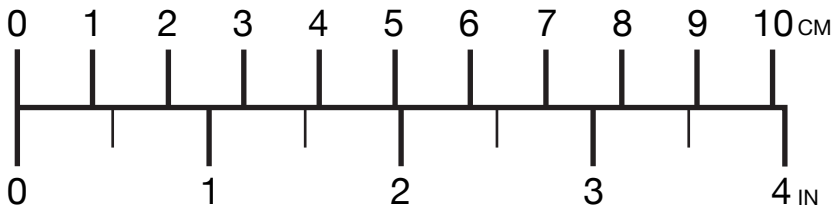

LUNA SANDALS

Men's 9.5 / Women's 11.5

For an accurate fit, place your foot on this template so that the webbing between your big and second toe covers about half of the toe hole marking. ●

If you found the correct size for you but the toe hole isn't quite right, you may need to order a custom size.

Still have questions?
info@lunasandals.com
(855) 586-2726

Revolution is afoot

WARNING: BEFORE PUTTING YOUR FOOT ON THIS PIECE OF PAPER, CHECK THE SCALE AGAINST AN ACTUAL RULER FROM YOUR JUNK DRAWER. FAILURE TO DO SO WILL CAUSE A LESS-THAN-PERFECTLY-BLISSFUL HUARACHE-WEARING EXPERIENCE.