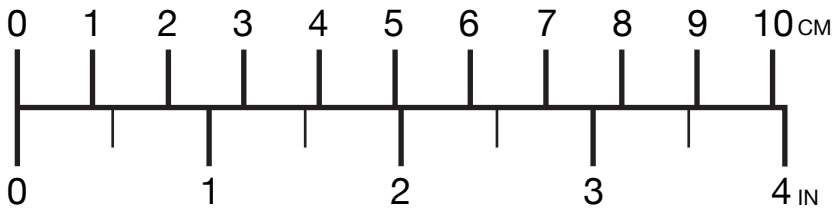

LUNA SANDALS

Men's 7.5 / Women's 9.5

For an accurate fit, place your foot on this template so that the webbing between your big and second toe covers about half of the toe hole marking. ●

If you found the correct size for you but the toe hole isn't quite right, you may need to order a custom size.

Still have questions?
info@lunasandals.com
(855) 586-2726

Revolution is afoot

WARNING: BEFORE PUTTING YOUR FOOT ON THIS PIECE OF PAPER, CHECK THE SCALE AGAINST AN ACTUAL RULER FROM YOUR JUNK DRAWER. FAILURE TO DO SO WILL CAUSE A LESS-THAN-PERFECTLY-BLISSFUL HUARACHE-WEARING EXPERIENCE.