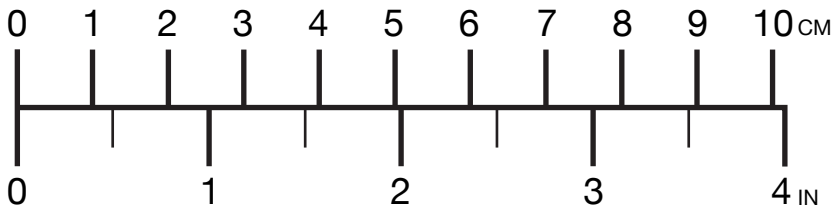

LUNA

SANDALS

Men's 6.5 / Women's 8.5

For an accurate fit, place your foot on this template so that the webbing between your big and second toe covers about half of the toe hole marking. ●

If you found the correct size for you but the toe hole isn't quite right, you may need to order a custom size.

Still have questions?
info@lunasandals.com
(855) 586-2726

Revolution is afoot

WARNING: BEFORE PUTTING YOUR FOOT ON THIS PIECE OF PAPER, CHECK THE SCALE AGAINST AN ACTUAL RULER FROM YOUR JUNK DRAWER. FAILURE TO DO SO WILL CAUSE A LESS-THAN-PERFECTLY-BLISSFUL HUARACHE-WEARING EXPERIENCE.