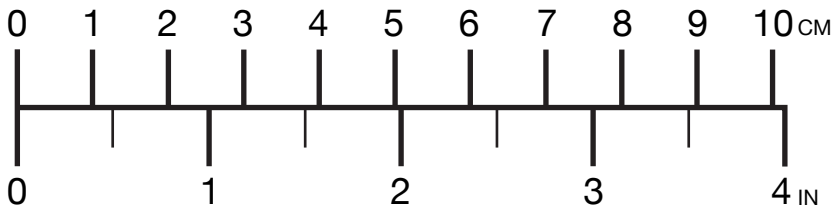

LUNA SANDALS

Men's 5.5 / Women's 7.5

For an accurate fit, place your foot on this template so that the webbing between your big and second toe covers about half of the toe hole marking. ●

If you found the correct size for you but the toe hole isn't quite right, you may need to order a custom size.

Still have questions?
info@lunasandals.com
(855) 586-2726

Revolution is afoot

WARNING: BEFORE PUTTING YOUR FOOT ON THIS PIECE OF PAPER, CHECK THE SCALE AGAINST AN ACTUAL RULER FROM YOUR JUNK DRAWER. FAILURE TO DO SO WILL CAUSE A LESS-THAN-PERFECTLY-BLISSFUL HUARACHE-WEARING EXPERIENCE.