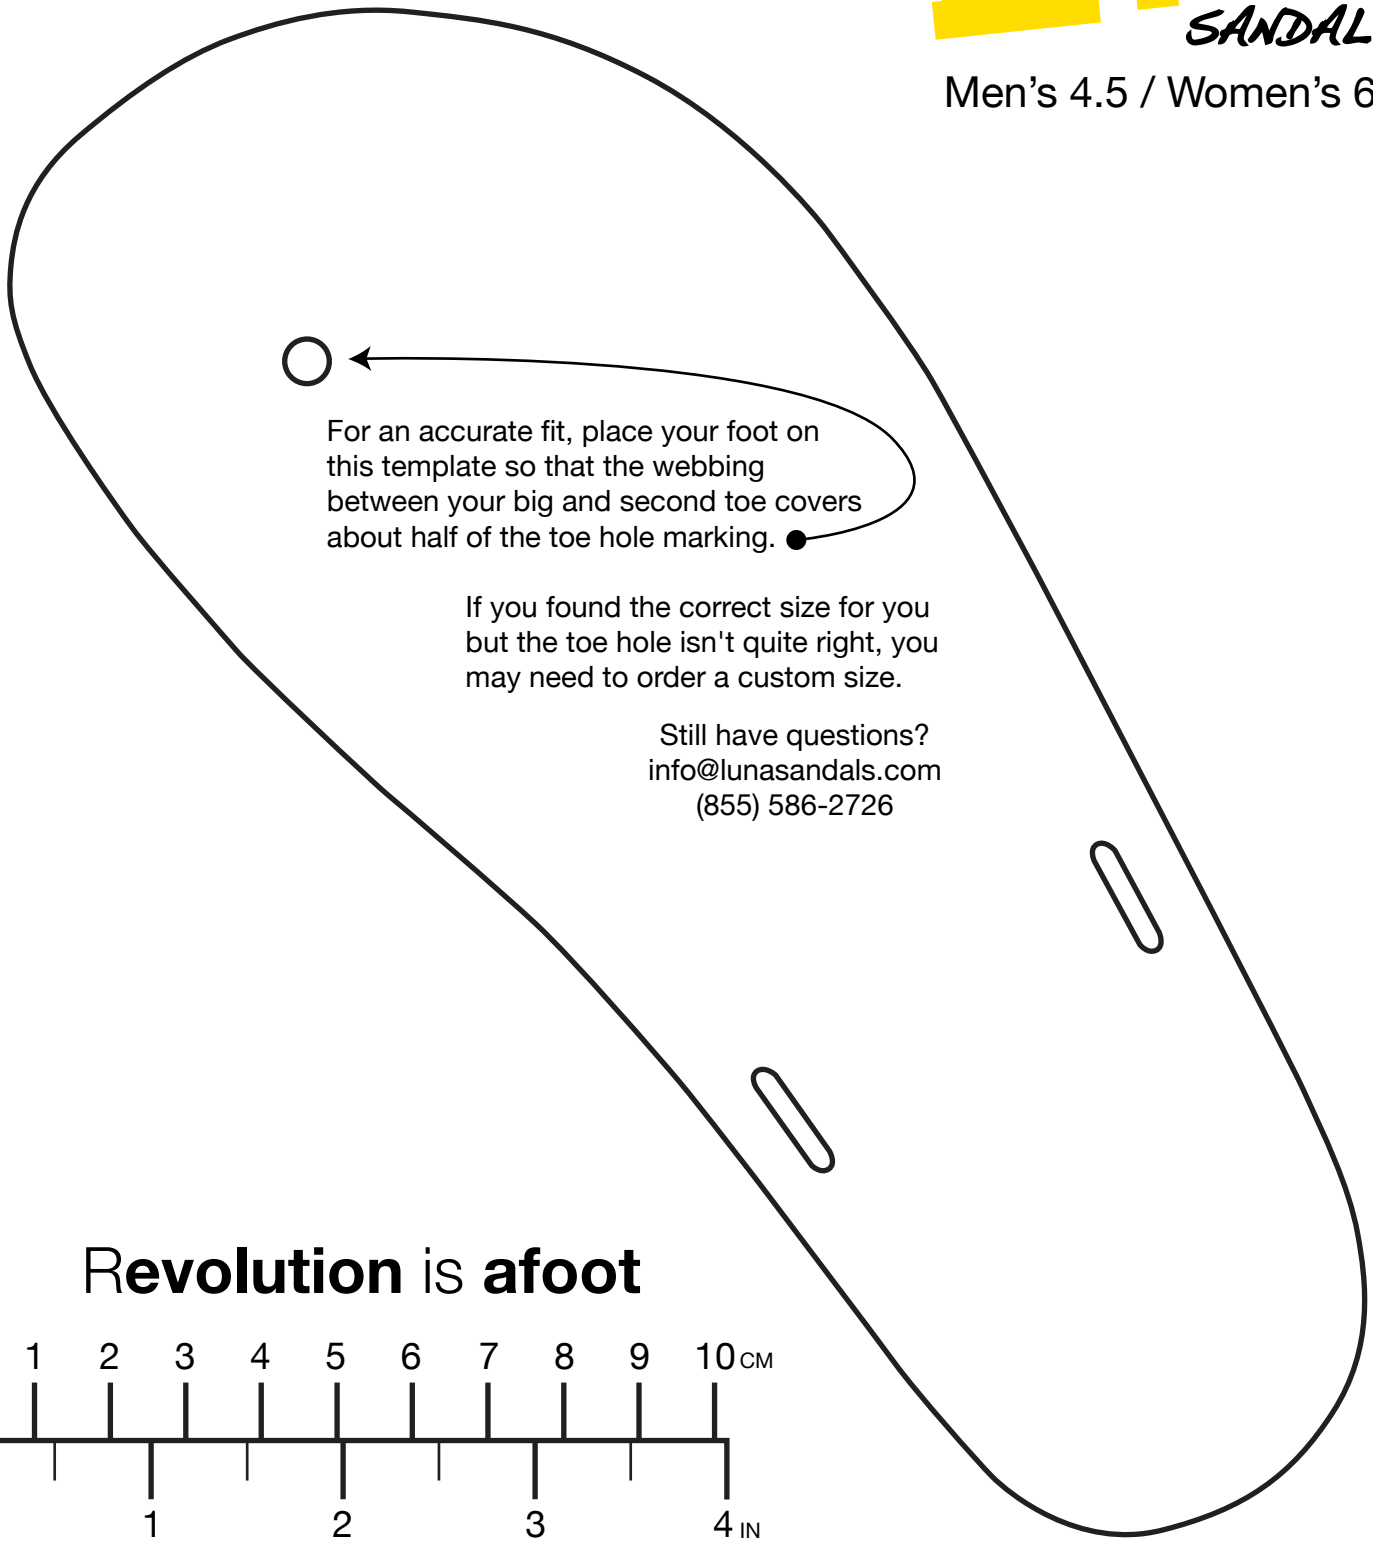

LUNA

SANDALS

Men's 4.5 / Women's 6.5

For an accurate fit, place your foot on this template so that the webbing between your big and second toe covers about half of the toe hole marking. ●

If you found the correct size for you but the toe hole isn't quite right, you may need to order a custom size.

Still have questions?
info@lunasandals.com
(855) 586-2726

Revolution is afoot

WARNING: BEFORE PUTTING YOUR FOOT ON THIS PIECE OF PAPER, CHECK THE SCALE AGAINST AN ACTUAL RULER FROM YOUR JUNK DRAWER. FAILURE TO DO SO WILL CAUSE A LESS-THAN-PERFECTLY-BLISSFUL HUARACHE-WEARING EXPERIENCE.