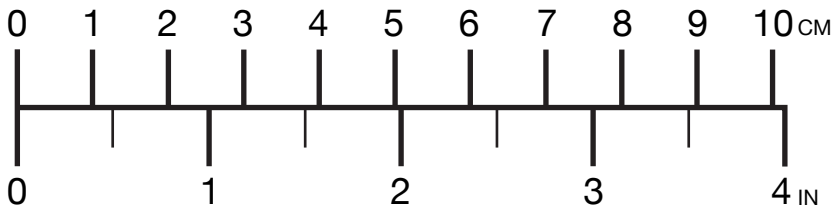

LUNA

SANDALS

Men's 4.5 / Women's 6.5

For an accurate fit, place your foot on this template so that the webbing between your big and second toe covers about half of the toe hole marking. ●

If you found the correct size for you but the toe hole isn't quite right, you may need to order a custom size.

Still have questions?
info@lunasandals.com
(855) 586-2726

Revolution is afoot

WARNING: BEFORE PUTTING YOUR FOOT ON THIS PIECE OF PAPER, CHECK THE SCALE AGAINST AN ACTUAL RULER FROM YOUR JUNK DRAWER. FAILURE TO DO SO WILL CAUSE A LESS-THAN-PERFECTLY-BLISSFUL HUARACHE-WEARING EXPERIENCE.