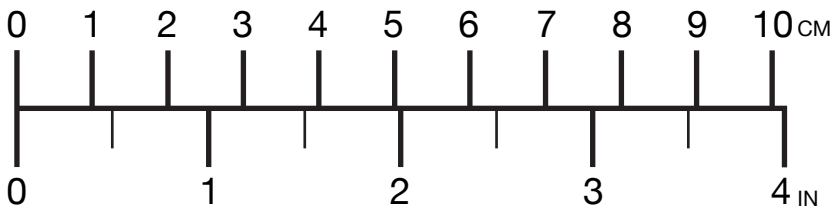

Revolution is afoot

WARNING: BEFORE PUTTING YOUR FOOT ON THIS PIECE OF PAPER, CHECK THE SCALE AGAINST AN ACTUAL RULER FROM YOUR JUNK DRAWER. FAILURE TO DO SO WILL CAUSE A LESS-THAN-PERFECTLY-BLISSFUL HUARACHE-WEARING EXPERIENCE.

LUNA
SANDALS

Men's 12.5 / Women's 14.5